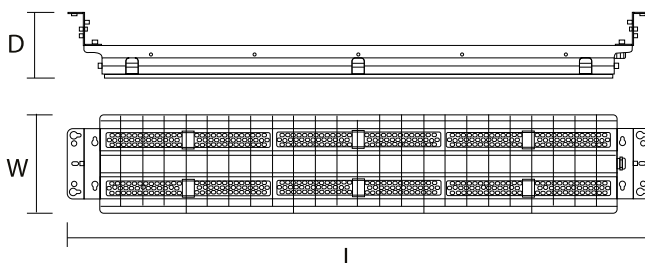

Lumens
Maintenance Ratio²
L80 B10

Water & Dust
Protected
IP23

Surge
Protected
6000V

Impact
Rating
IK10

Operating
Hours
50,000

Technical Specification

Construction	Aluminium body, Polycarbonate lens
Driver	Sosen DALI-2 Dimmable
LED Chip	LED 2835
Input Voltage	220-240VAC, 50 / 60Hz
Power Factor	>0.9
Operating Temp	-20°C to +35°C
Standard	CE & UKCA

technical@bellighting.co.uk
sales@bellighting.co.uk

7 Year Gold Warranty

Code	W	Description	Lumens (Up to)	Temp	Lm/W (Up to)	Weight	LxWxD (mm)
70360	100/150/200	Illumina Icon Wattage Switchable Symmetric Linear - DALI-2	15,405-30,810				
70361	100/150/200	Illumina Icon Wattage Switchable Asymmetric Linear - DALI-2	15,397-30,593				
91718	100/150/200	Illumina Icon Wattage Switchable Symmetric Linear - DALI-2. Emergency version	15,405-30,810	4000K	154	8.6Kg	1320x238x76
91720	100/150/200	Illumina Icon Wattage Switchable Asymmetric Linear - DALI-2. Emergency version	15,397-30,593				
70363	-	Adjustable Bracket for Illumina Icon	-	-	-	-	-
70364	-	Suspension Mount Kit for Illumina Icon	-	-	-	-	-